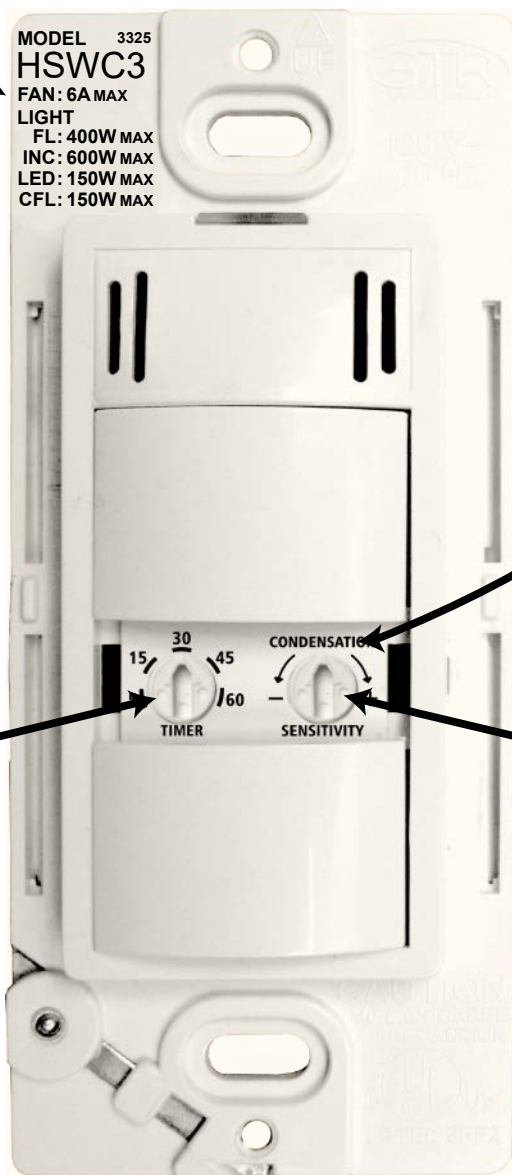

FSA-3325-A-08

JUN-6-2016

rev 1

MODEL 3325
HSWC3
FAN: 6A MAX
LIGHT
FL: 400W MAX
INC: 600W MAX
LED: 150W MAX
CFL: 150W MAX

Model Identification Printing

MODEL 3325
HSWC3
FAN: 6A MAX
LIGHT
FL: 400W MAX
INC: 600W MAX
LED: 150W MAX
CFL: 150W MAX

Settings Printing

Set this dial to "30"

Set this dial to the center of "CONDENSATION"