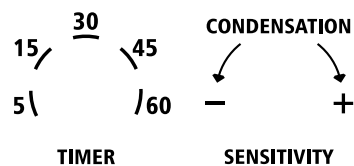

FSA-3325-A-08

JUN-6-2016

rev 1

MODEL 3325
HSWC3
FAN: 6A MAX
LIGHT
FL: 400W MAX
INC: 600W MAX
LED: 150W MAX
CFL: 150W MAX

Model Identification Printing

MODEL 3325
HSWC3
FAN: 6A MAX
LIGHT
FL: 400W MAX
INC: 600W MAX
LED: 150W MAX
CFL: 150W MAX

Settings Printing

Set this dial to "30"

Set this dial to the center of "CONDENSATION"