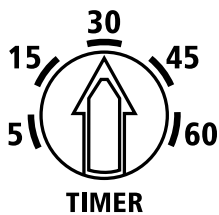

Set this dial to "30"