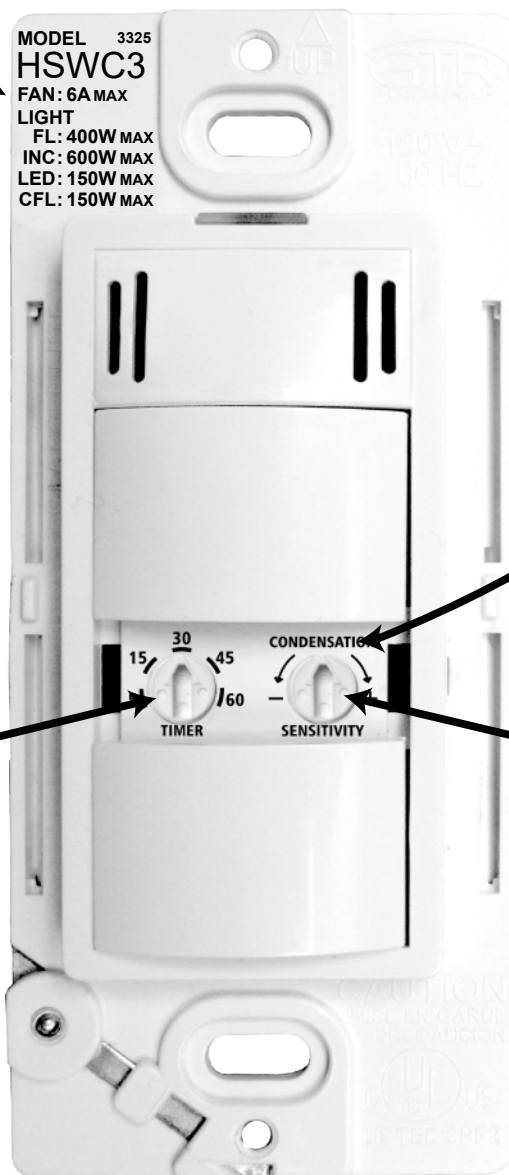

FSA-3325-W-08

JUN-6-2016

rev 1

MODEL 3325
HSWC3
FAN: 6A MAX
LIGHT
FL: 400W MAX
INC: 600W MAX
LED: 150W MAX
CFL: 150W MAX

Model Identification Printing

MODEL 3325
HSWC3
FAN: 6A MAX
LIGHT
FL: 400W MAX
INC: 600W MAX
LED: 150W MAX
CFL: 150W MAX

15 30 45
5 60
CONDENSATION
- +
TIMER SENSITIVITY

Settings Printing

15 30 45
5 60
↑
TIMER

Set this dial to "30"

CONDENSATION
- ↑ +
SENSITIVITY

Set this dial to the center of "CONDENSATION"

FSA-3325-W-08

JUN-6-2016