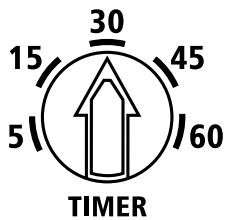

FSA-3850-W-04

MODEL
FS-3850
FAN: 6A MAX

Model Identification Printing

15 30 45 20 30 40
5 10 50
/ 60 0 -60
TIMER MIN PER HR

Settings Printing

Set this dial to "30"

Set this dial to "0"

FSA-3850-W-04