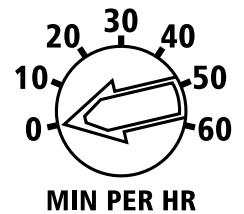

FSA-3850-W-04

MODEL
FS-3850
FAN: 6A MAX

Model Identification Printing

15 30 45 20 30 40
5 10 50
/ 60 0 -60
TIMER MIN PER HR

Settings Printing

Set this dial to "30"

Set this dial to "0"

FSA-3850-W-04

ReVent® FS-3850-W4
product of GTR Technologies Inc.
Electrical Input: 120 volts @ 60Hz
Maximum Fan Load: 6 Amps
Must Be Mounted Inside A Code
Approved Electrical Outlet Box

FAN
POWER (HOT)
NEUTRAL

ReVent® FS-3850-W4
product of GTR Technologies Inc.
Electrical Input: 120 volts @ 60Hz
Maximum Fan Load: 6 Amps
Must Be Mounted Inside A Code
Approved Electrical Outlet Box