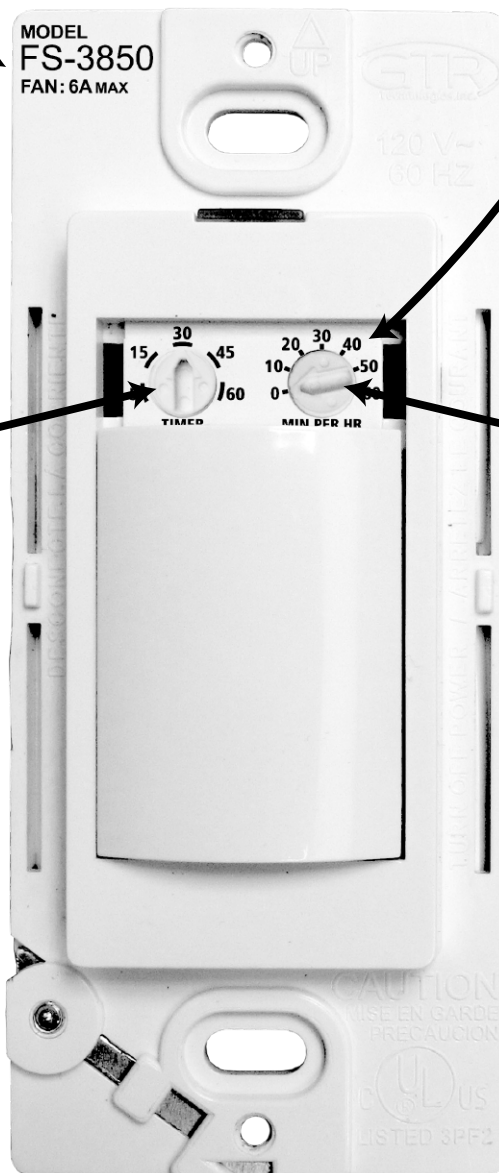

FS-3850-W4

rev:7-26-2021

1: Manual_FS-3850_English_122320.ai	4: 1pk-box-label FS-3850-W4_122220.ai	6: 10pk-box-label FS-3850-W4_122320.ai
2: Manual_FS-3850_French_122320.ai	5: ReVent_TIMER-CONTROL_1-Pack_111320.ai	7: FSP-380-MU-08_060316.ai
3: Manual_FS-3850_Spanish_122320.ai		

FSA-3850-W-04

MODEL
FS-3850
FAN: 6A MAX

Model Identification Printing

15 30 45 20 30 40
5 10 50
/ 60 0 -60
TIMER MIN PER HR

Settings Printing

Set this dial to "30"

Set this dial to "0"

FSA-3850-W-04

ReVent® FS-3850-W4
product of GTR Technologies Inc.
Electrical Input: 120 volts @ 60Hz
Maximum Fan Load: 6 Amps
Must Be Mounted Inside A Code
Approved Electrical Outlet Box

FAN
POWER (HOT)
NEUTRAL

ReVent® FS-3850-W4
product of GTR Technologies Inc.
Electrical Input: 120 volts @ 60Hz
Maximum Fan Load: 6 Amps
Must Be Mounted Inside A Code
Approved Electrical Outlet Box

FAN
POWER (HOT)
NEUTRAL

X1

1

REV LOG

REV DATE	MODEL/PART NO.	DISCRIPTION
12/23/2020	--	Original build
12/26/2020	FSA-3850-W-04	Corrected label image (page 3)
1/5/2021	FSA-3850-W-04	Updated label file (page 3)
7/26/2021	FSA-3850-W-04	Switched on-product label to laser printing (page 3)