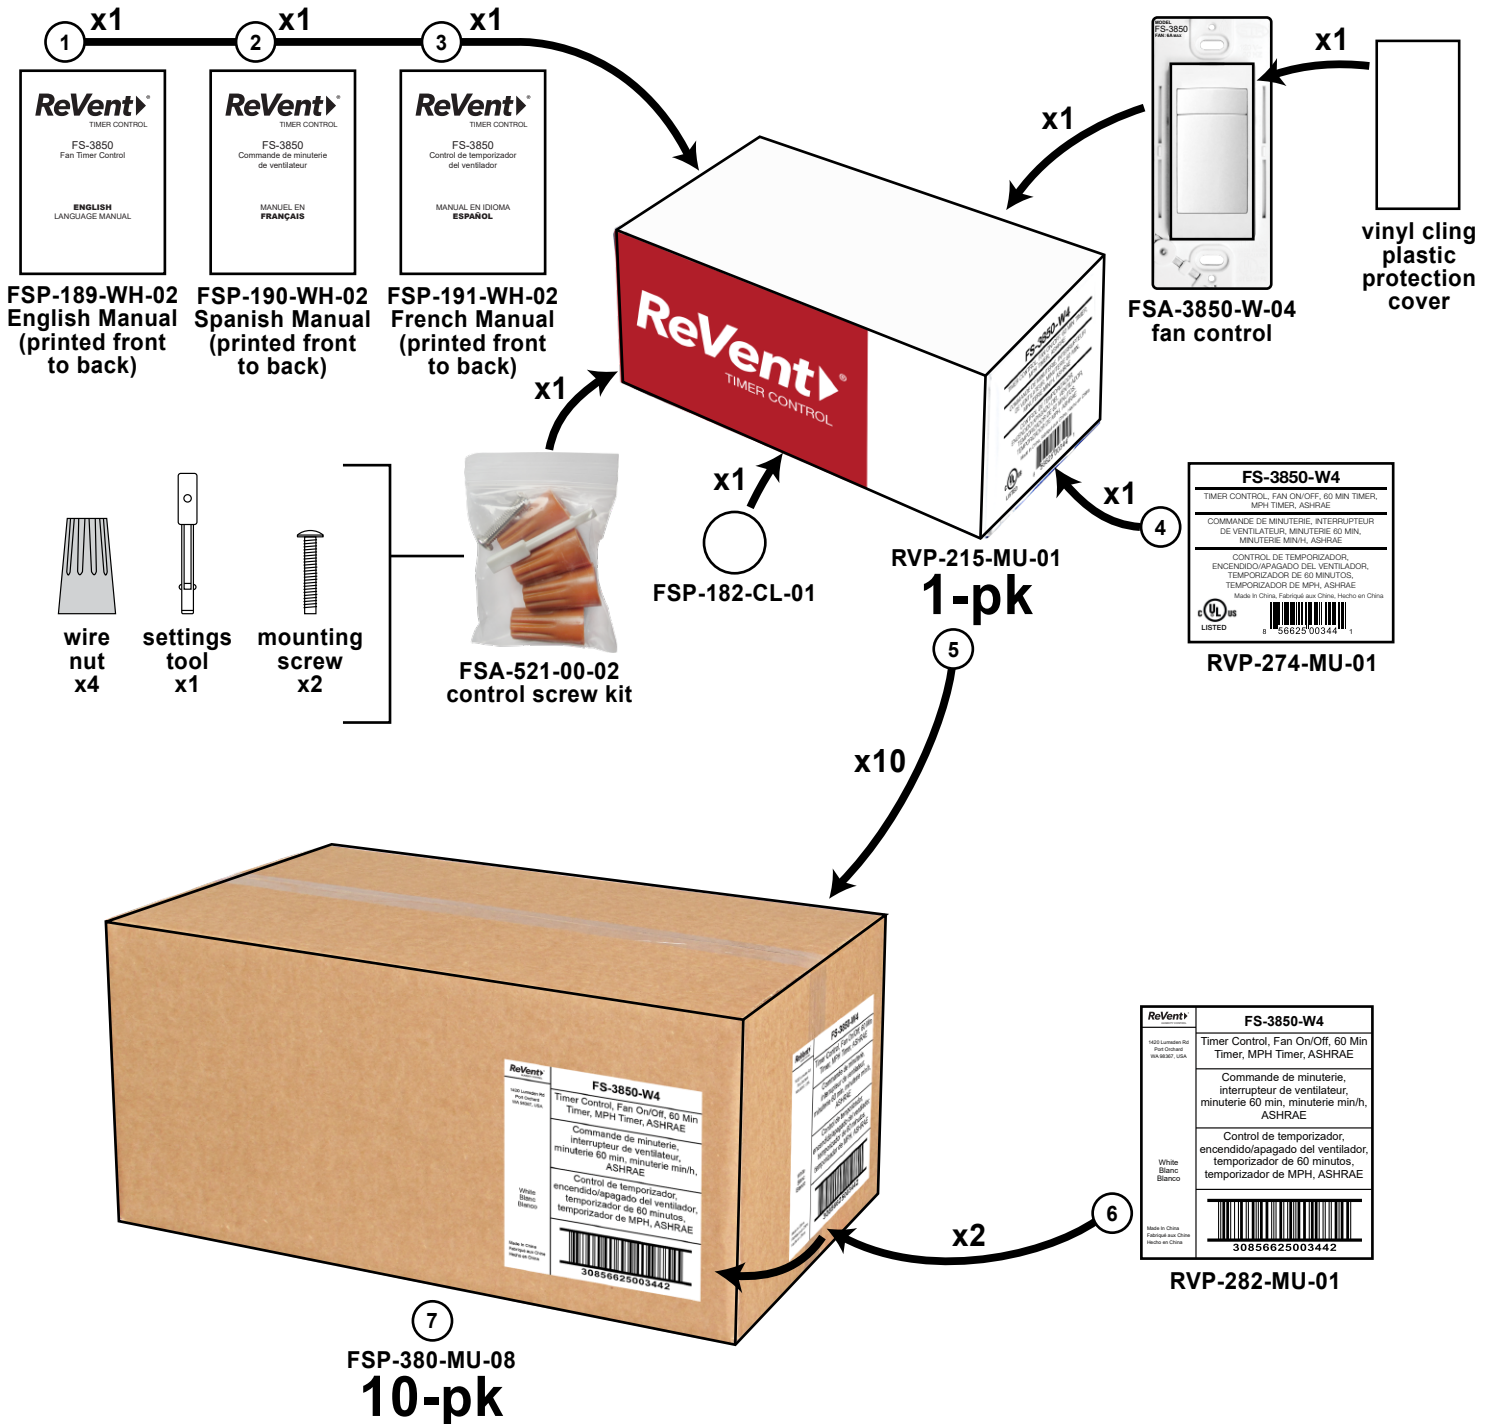

FS-3850-W4

rev:7-26-2021

1: Manual_FS-3850_English_122320.ai	4: 1pk-box-label FS-3850-W4_122220.ai	6: 10pk-box-label FS-3850-W4_122320.ai
2: Manual_FS-3850_French_122320.ai	5: ReVent_TIMER-CONTROL_1-Pack_111320.ai	7: FSP-380-MU-08_060316.ai
3: Manual_FS-3850_Spanish_122320.ai		

FSA-3850-W-04

MODEL
FS-3850
FAN: 6A MAX

Model Identification Printing

15 30 45 20 30 40
5 10 50
/ 60 0 -60
TIMER MIN PER HR

Settings Printing

Set this dial to "30"

Set this dial to "0"

FSA-3850-W-04