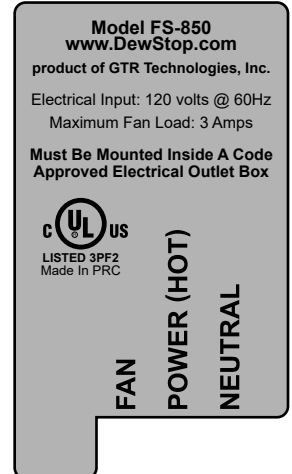

# rev 1

MODEL  
FS-850  
FAN: 3A MAX

Model Identification Printing

15 30 45 20 30 40  
5 10 50  
/ 60 0 -60  
TIMER MIN PER HR

Settings Printing

Set this dial to "30"

Set this dial to "0"

# rev 1

x1

1 FSP-225-SI-01 on-product label