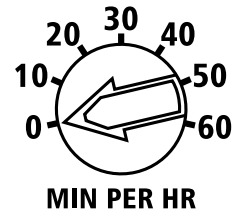

# rev 1

MODEL  
FS-850  
FAN: 3A MAX

Model Identification Printing

15 30 45 20 30 40  
5 10 50  
/ 60 0 -60  
TIMER MIN PER HR

Settings Printing

Set this dial to "30"

Set this dial to "0"