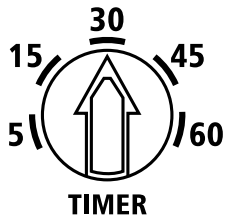

# rev 1

MODEL  
FS-850  
FAN: 3A MAX

Model Identification Printing

15 30 45 20 30 40  
5 10 50  
/ 60 0 -60  
TIMER MIN PER HR

Settings Printing

Set this dial to "30"

Set this dial to "0"