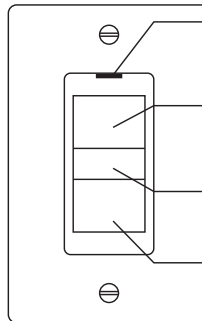

3.48 mm
(0.137 in.)

3.48 mm
(0.137 in.)

43.688 mm
(1.72 in.)

40.285 mm
(1.586 in.)

43.688 mm
(1.72 in.)

3.175 mm
(0.125 in.)

MODEL

FS-875 Fan w/Light Control 

Compatible with multiple wall plate styles

Blue LED Indicator Light
LED Indicador Azul

Light On/Off
Encendido y apagado de las luces

Settings Cover
Panel de configuración

Fan On/Off
Encendido y apagado del extractor

69.85 mm
(2.75 in.)

To learn more, visit dewstop.com

Made in PRC
Fabricado en PRC

3.175 mm
(0.125 in.)

fold line

fold line

COLORS:

-  (c)95 (m)0 (y)9 (k)29
95% Pantone 314 C
-  (c)0 (m)18 (y)100 (k)0
Pantone 7406 C
-  (c)0 (m)9 (y)50 (k)0
50% Pantone 7406 C
-  (c)0 (m)0 (y)0 (k)100
Black
-  (c)0 (m)0 (y)0 (k)0
White

Paper Thickness: 0.20 mm

Description: FS-875-W-A-1 manual cover
Revision Date: 5-1-2014

THIS ARTWORK IS THE PROPERTY OF GTR TECHNOLOGIES, INC. AND TRANSMITTED IN CONFIDENCE. THE REPRODUCTION, USE, OR DISCLOSURE, IN WHOLE OR IN PART, OF THE DESIGN AND DETAILS CONTAINED HEREIN IS PROHIBITED WITHOUT THE WRITTEN PERMISSION OF GTR TECHNOLOGIES, INC.