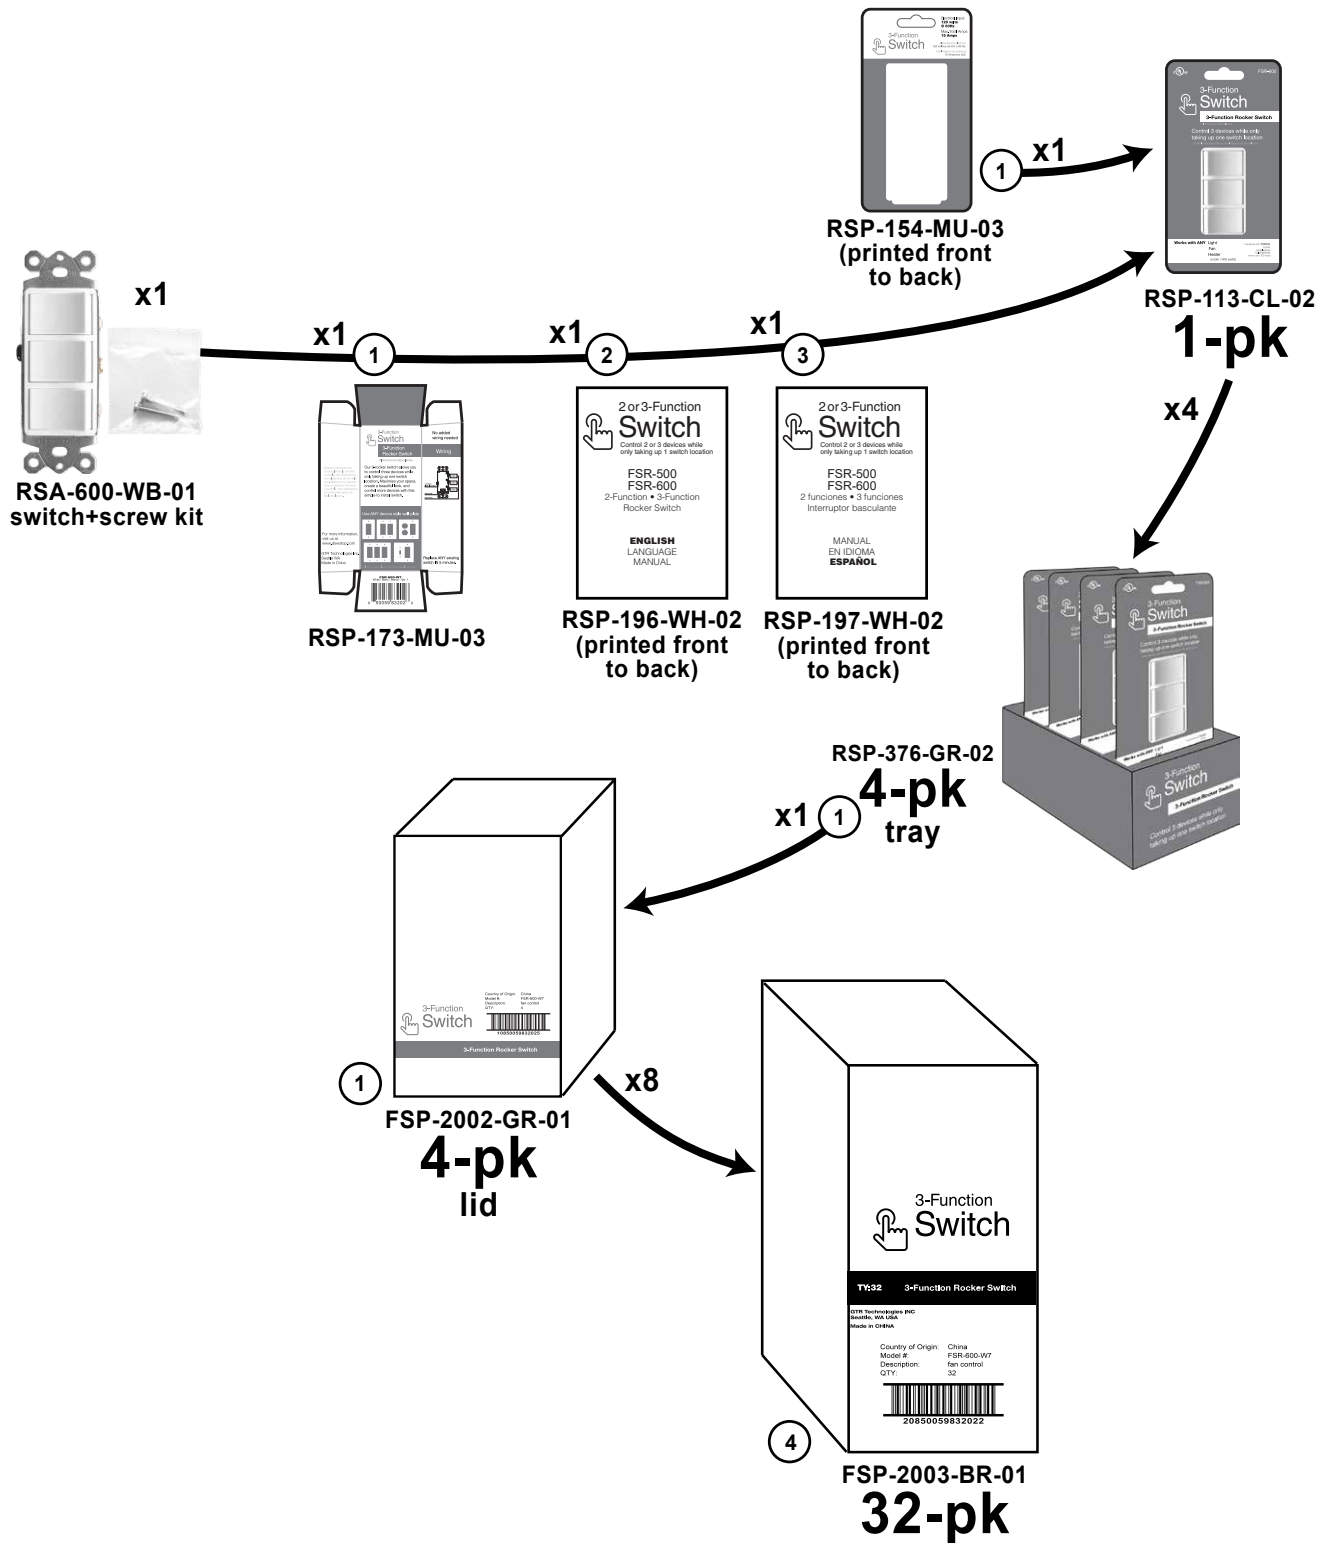

FSR-600-W7-02

12-28-2023

1: FSR-600-W7_retail packaging_121923.ai	3: FSR-W7_manual_Spanish_011221.ai
2: FSR-W7_manual_English_011221.ai	4: FSR-600-W7-02_32outerbox_122723.ai

REV LOG

REV DATE	MODEL/PART NO.	DISCRIPTION
N/A	--	Previous rev log unavailable
12/28/2023	RSP-154-MU-03	Updated insert artwork (page 1)
	RSP-113-CL-02	Updated 1-pk to a smaller size w new artwork (page 1)
	RSP-173-MU-03	Updated manual cover w new artwork (page 1)
	RSP-376-GR-02	Updated 4-pk tray to a smaller size w new artwork (page 1)
	FSP-2002-GR-01	Updated 4-pk lid to a smaller size w new artwork (page 1)
	FSP-2003-BR-01	Updated 32-pk to a smaller size w new artwork (page 1)